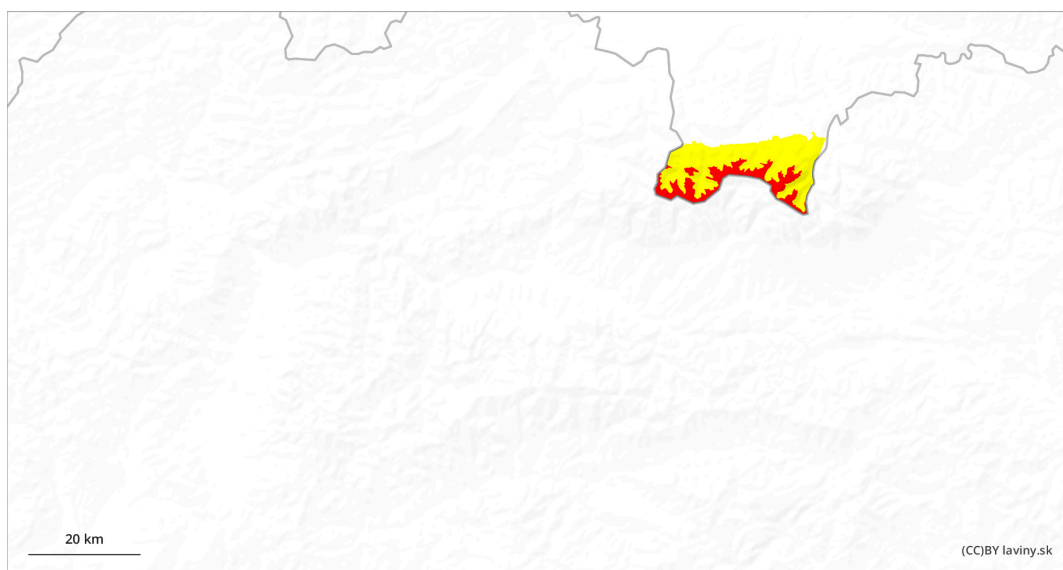

## Danger Level 4 - High

AM:

Tendency: Increasing avalanche danger on Wednesday 04 10 2023

Wind slab

Treeline

Snowpack stability: poor

Frequency: some

Avalanche size: large

Persistent weak layer

Snowpack stability: fair

Frequency: few

Avalanche size: medium

PM:

Tendency: Increasing avalanche danger on Wednesday 04 10 2023

Wind slab

Treeline