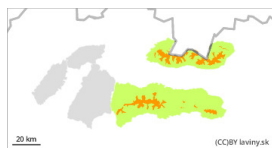

Danger Level 3 - Considerable

Tendency: Constant avalanche danger →
on Wednesday 17 05 2023

Snowpack stability: poor

Frequency: some

Avalanche size: large

test

test

Snowpack

Danger patterns

dp.3: rain

test

Tendency

test